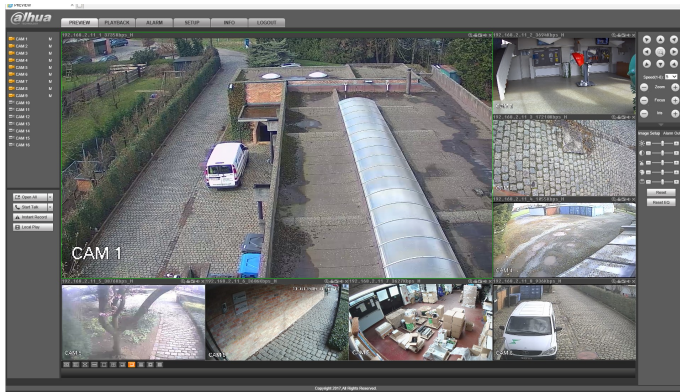

## DIGITAL HD-CVI and IP VIDEO RECORDER WITH PTZ CONTROL.

Picture above shows cameras as well PTZ control as presented on a PC via the LAN output. (Live or stored pictures)

### **Model PR-DVR-1016/CVI**

(Model DVR-1004/CVI, DVR-1008/CVI and DVR-1032/CVI will have the same outline.)

### **FEATURES AND BENIFITS**

- HD-CVI, IP or standard PAL video camera recording 4, 8, 16 or 32 cameras.
- Built in hard disk up to 32TB internal and extra 16 TB external (Via eSATA).
- High resolution full HD recording with 2 HDMI monitor outputs.
- Remotes access by LAN or WAN.
- PTZ control using keypad or remotely using standard PC.
- Motion detection.
- Embedded Linux design resulting in lower maintenance.