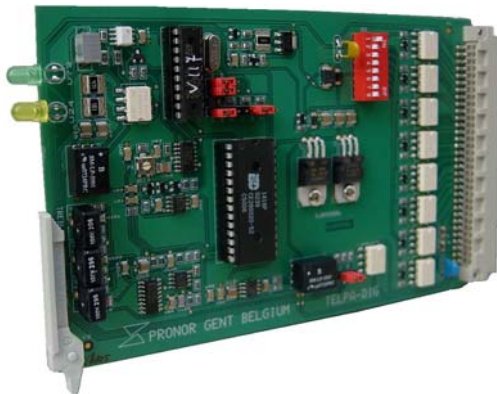

## TELEPHONE TO PUBLIC ADDRESS INTERFACE WITH DIGITALLY RECORDER VOICE DELAY

**Model TELPA-DIG**

**Model TELPA-DIG/RA 19"rack**  
(Max. 10 TELPA-DIG cards)

**Model TELPA-DIG/AS**  
(Power adapter 98...260VAC included)

### FEATURES AND BENIFITS

- Microcontroller-based design allows applications to all kinds of PBX's.
- Maximum voice storage capacity of 16 sec. (Selectable)
- Eight (8) audio outputs. Channel selector with DIP switch settings.
- 600 Ohm audio output.(Add model Autel-03A for 33 Ohm output)
- Automatic disconnection after hanging up.
- Adjustments of volume, tone and bass for best voice broadcasting.
- Live message or delay selector.
- Automatic volume control of output signal.

The model **TELPA-DIG** provides digital recorded-delayed voice message from any standard telephone to the Public Address system or to any industrial intercom system. The **TELPA-DIG** is an essential unit in noisy areas where paging by normal telephone results into feedback.

The model TELPA-DIG comes as a stand-alone unit (TELPA\_DIG/AS) or assembled into a 19"rack covering maximum ten (10) TELPA-DIG cards. Assembled into this 19" rack the audio outputs of every card will continuously check for "double" messages into the same area. In that case the system will put the double messages at hold and will release the message one by one on the principle "First in-First out".